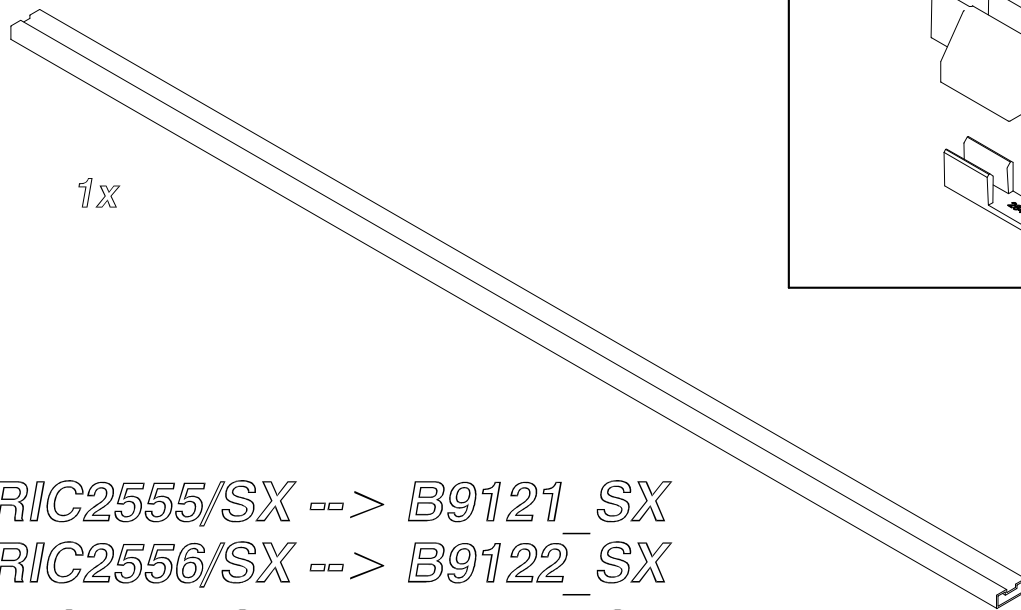

1x

RIC2555/SX --> B9121_SX

RIC2556/SX --> B9122_SX

RIC2557/SX --> B9123_SX

RIC2558/SX --> B9125_SX

RIC2559/SX --> B9127_SX

RIC2555/DX --> B9121_DX

RIC2556/DX --> B9122_DX

RIC2557/DX --> B9123_DX

RIC2558/DX --> B9125_DX

RIC2559/DX --> B9127_DX