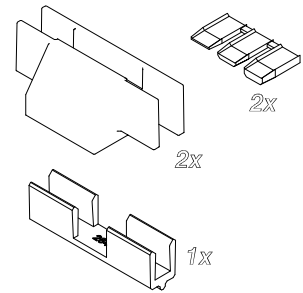

RIC2548

1x

RIC2549

1x

RIC2570

2x

2x

1x

1x

RIC2555/SX --> B9121_SX

RIC2556/SX --> B9122_SX

RIC2557/SX --> B9123_SX

RIC2558/SX --> B9125_SX

RIC2559/SX --> B9127_SX

RIC2555/DX --> B9121_DX

RIC2556/DX --> B9122_DX

RIC2557/DX --> B9123_DX

RIC2558/DX --> B9125_DX

RIC2559/DX --> B9127_DX

1x

1x

1x