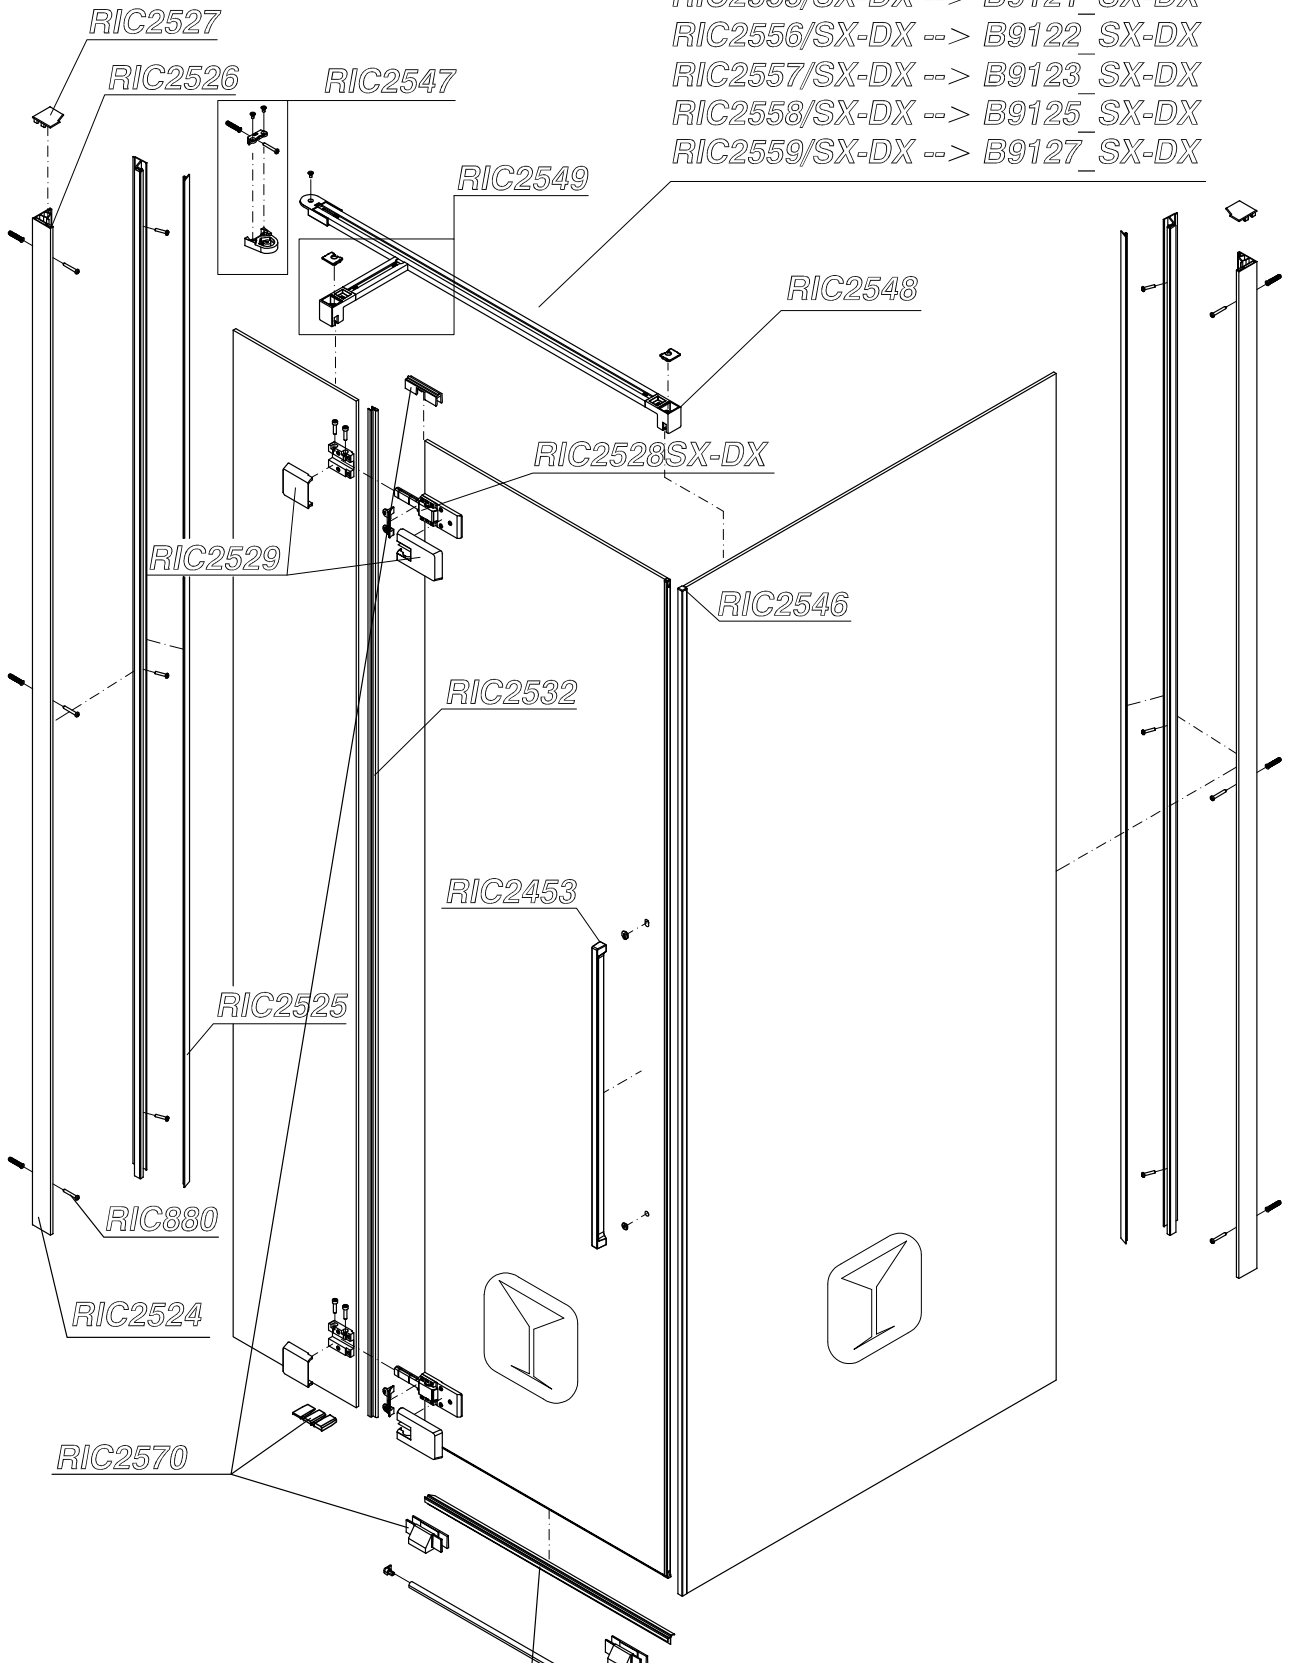

RIC2555/SX-DX --> B9121_SX-DX
RIC2556/SX-DX --> B9122_SX-DX
RIC2557/SX-DX --> B9123_SX-DX
RIC2558/SX-DX --> B9125_SX-DX
RIC2559/SX-DX --> B9127_SX-DX

RIC2565/SX-DX --> B9121_SX-DX
RIC2566/SX-DX --> B9122_SX-DX
RIC2567/SX-DX --> B9123_SX-DX
RIC2568/SX-DX --> B9125-7_SX-DX

RIC2535 --> B9121
RIC2536 --> B9122
RIC2537 --> B9123
RIC2539 --> B9125-7