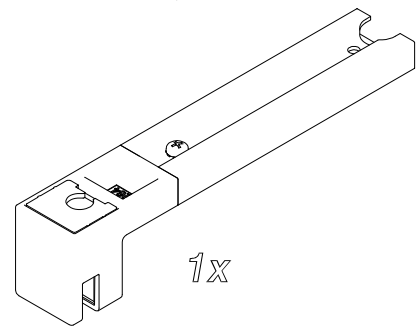

RIC2548

1x

RIC2549

1x

RIC2570

2x

2x

1x

1x

RIC2555/SX --> B9121_SX

RIC2556/SX --> B9122_SX

RIC2557/SX --> B9123_SX

RIC2558/SX --> B9125_SX

RIC2559/SX --> B9127_SX

RIC2555/DX --> B9121_DX

RIC2556/DX --> B9122_DX

RIC2557/DX --> B9123_DX

RIC2558/DX --> B9125_DX

RIC2559/DX --> B9127_DX

1x

1x

1x