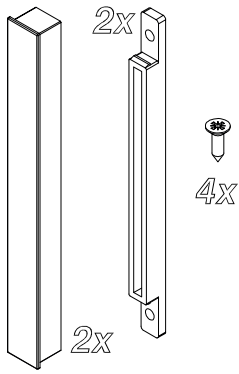

RIC2598

RIC2728

RIC2637

RIC2683

RIC1731

RIC2850

RIC2851

RIC2860

RIC2862 _ -> 557mm B6401-31
RIC2863 _ -> 657mm B6403-33
RIC2864 _ -> 757mm B6405-35
RIC2865 _ -> 857mm B6407-37

RIC2861