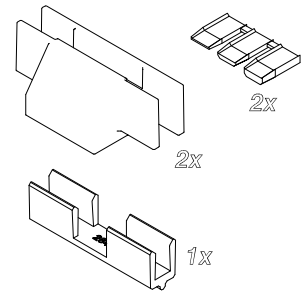

RIC2548

1x

RIC2544

1x

1x

3x

RIC2545

1x

1x

1x

RIC2570

2x

2x

1x

1x

RIC2550/SX --> B9101_SX

RIC2551/SX --> B9102_SX

RIC2552/SX --> B9103_SX

RIC2553/SX --> B9105_SX

RIC2554/SX --> B9107_SX

RIC2550/DX --> B9101_DX

RIC2551/DX --> B9102_DX

RIC2552/DX --> B9103_DX

RIC2553/DX --> B9105_DX

RIC2554/DX --> B9107_DX

2x

1x