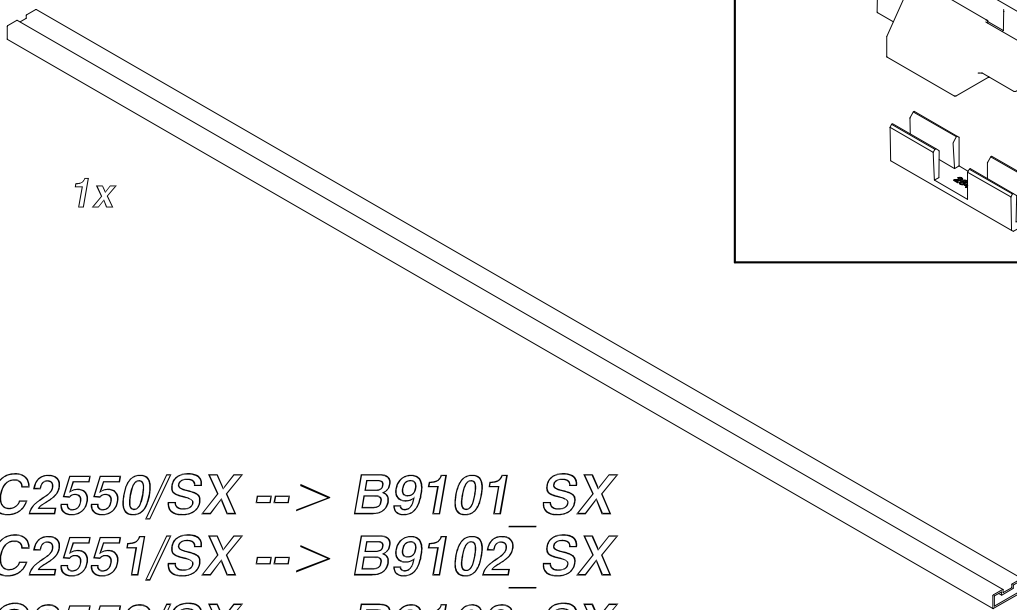

1x

RIC2550/SX --> B9101_SX

RIC2551/SX --> B9102_SX

RIC2552/SX --> B9103_SX

RIC2553/SX --> B9105_SX

RIC2554/SX --> B9107_SX

RIC2550/DX --> B9101_DX

RIC2551/DX --> B9102_DX

RIC2552/DX --> B9103_DX

RIC2553/DX --> B9105_DX

RIC2554/DX --> B9107_DX

2x

1x