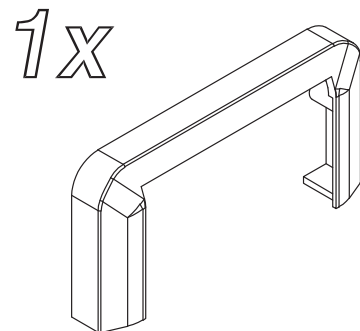

RIC3093

RIC3094

RIC3103

RIC155

RIC3104---/SX

RIC3104---/DX

RIC3098

RIC3099

RIC3102