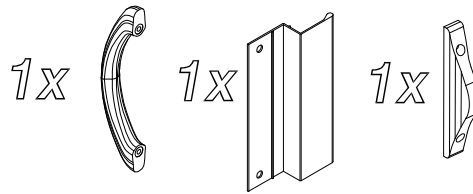

RIC 1367

RIC 1364

RIC 1363

RIC 1370
(cod. 3636-3638)

RIC 1409

RIC 877

RIC 1368

2x

2x

2x

2x

Ø 2.9 X 9.5

M4 X 20

6x

Ø 6 X 30

RIC 1227

6x

Ø 3.9 X 38

8x

6x

2x

Ø 3.9 X 9.5

RIC 1362

RIC 1369

8x

Ø 3.9 X 25

2x

2x

2x

2x

2x

2x

2x

2x