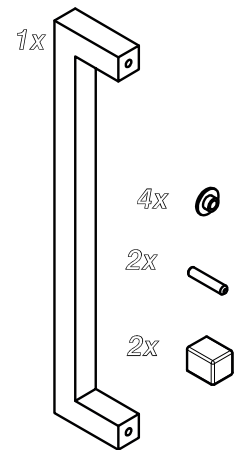

RIC2385xxx

1x 1x
(sx) (dx)

RIC2880

RIC1624

RIC1728

RIC1718

RIC2380xxx

RIC2881

RIC1714

RIC1722

RIC2384

RIC2849

RIC2728