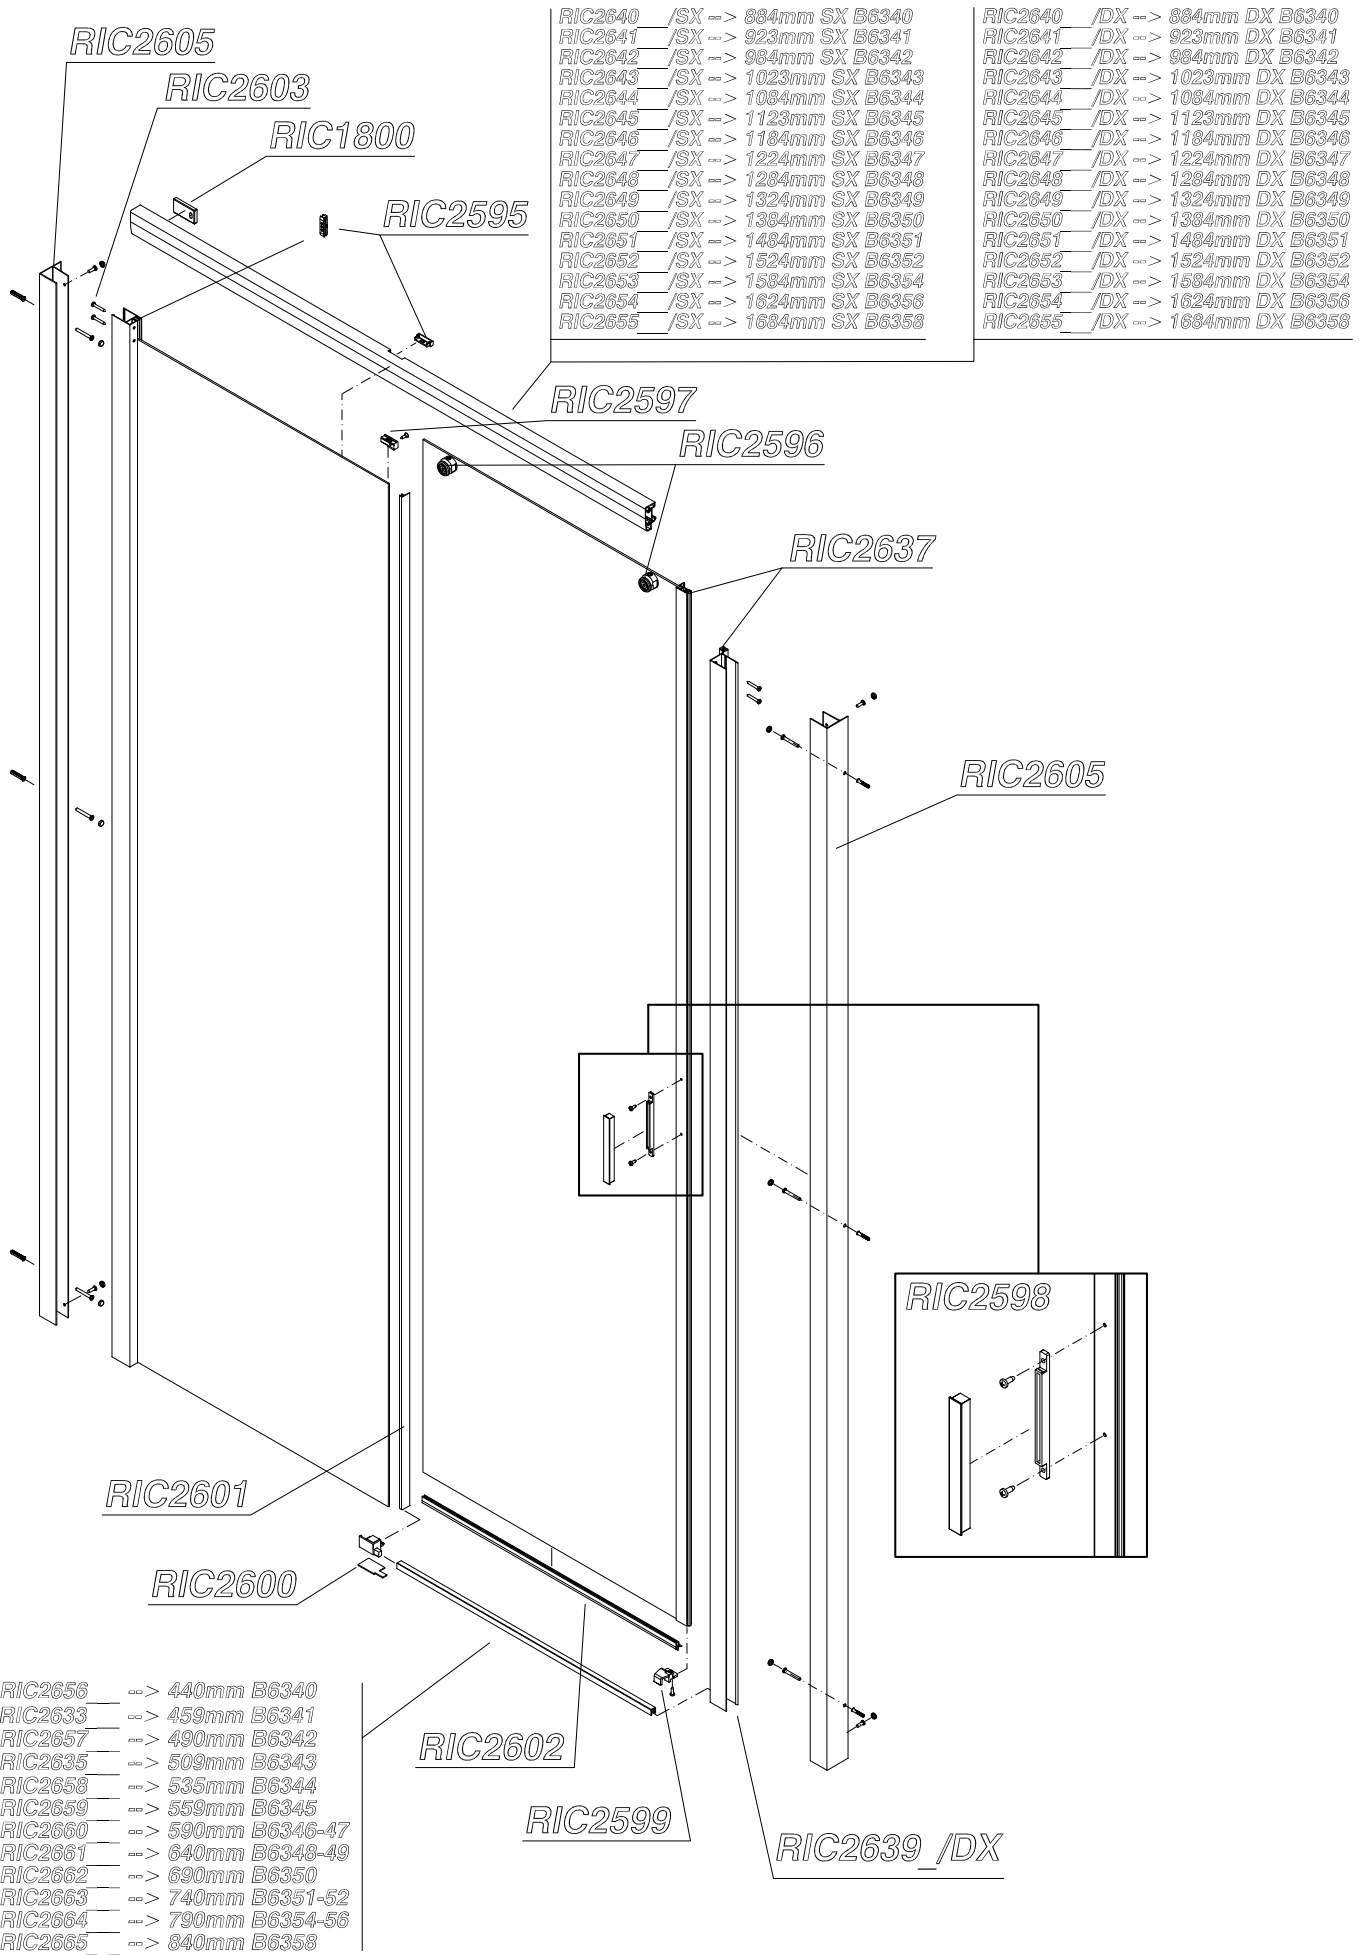

RIC2640	/SX -->	884mm SX B6340
RIC2641	/SX -->	923mm SX B6341
RIC2642	/SX -->	984mm SX B6342
RIC2643	/SX -->	1023mm SX B6343
RIC2644	/SX -->	1084mm SX B6344
RIC2645	/SX -->	1123mm SX B6345
RIC2646	/SX -->	1184mm SX B6346
RIC2647	/SX -->	1224mm SX B6347
RIC2648	/SX -->	1284mm SX B6348
RIC2649	/SX -->	1324mm SX B6349
RIC2650	/SX -->	1384mm SX B6350
RIC2651	/SX -->	1484mm SX B6351
RIC2652	/SX -->	1524mm SX B6352
RIC2653	/SX -->	1584mm SX B6354
RIC2654	/SX -->	1624mm SX B6356
RIC2655	/SX -->	1684mm SX B6358

RIC2640	/DX -->	884mm DX B6340
RIC2641	/DX -->	923mm DX B6341
RIC2642	/DX -->	984mm DX B6342
RIC2643	/DX -->	1023mm DX B6343
RIC2644	/DX -->	1084mm DX B6344
RIC2645	/DX -->	1123mm DX B6345
RIC2646	/DX -->	1184mm DX B6346
RIC2647	/DX -->	1224mm DX B6347
RIC2648	/DX -->	1284mm DX B6348
RIC2649	/DX -->	1324mm DX B6349
RIC2650	/DX -->	1384mm DX B6350
RIC2651	/DX -->	1484mm DX B6351
RIC2652	/DX -->	1524mm DX B6352
RIC2653	/DX -->	1584mm DX B6354
RIC2654	/DX -->	1624mm DX B6356
RIC2655	/DX -->	1684mm DX B6358

RIC2656	-->	440mm B6340
RIC2657	-->	459mm B6341
RIC2658	-->	490mm B6342
RIC2659	-->	509mm B6343
RIC2660	-->	535mm B6344
RIC2661	-->	559mm B6345
RIC2662	-->	590mm B6346-47
RIC2663	-->	640mm B6348-49
RIC2664	-->	690mm B6350
RIC2665	-->	740mm B6351-52
RIC2666	-->	790mm B6354-56
RIC2667	-->	840mm B6358