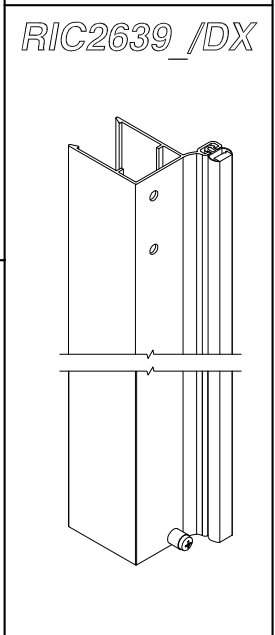

- RIC2640 /SX --> 884mm SX B6340
- RIC2641 /SX --> 923mm SX B6341
- RIC2642 /SX --> 984mm SX B6342
- RIC2643 /SX --> 1023mm SX B6343
- RIC2644 /SX --> 1084mm SX B6344
- RIC2645 /SX --> 1123mm SX B6345
- RIC2646 /SX --> 1184mm SX B6346
- RIC2647 /SX --> 1224mm SX B6347
- RIC2648 /SX --> 1284mm SX B6348
- RIC2649 /SX --> 1324mm SX B6349
- RIC2650 /SX --> 1384mm SX B6350
- RIC2651 /SX --> 1484mm SX B6351
- RIC2652 /SX --> 1524mm SX B6352
- RIC2653 /SX --> 1584mm SX B6354
- RIC2654 /SX --> 1624mm SX B6356
- RIC2655 /SX --> 1684mm SX B6358

- RIC2640 /DX --> 884mm DX B6340
- RIC2641 /DX --> 923mm DX B6341
- RIC2642 /DX --> 984mm DX B6342
- RIC2643 /DX --> 1023mm DX B6343
- RIC2644 /DX --> 1084mm DX B6344
- RIC2645 /DX --> 1123mm DX B6345
- RIC2646 /DX --> 1184mm DX B6346
- RIC2647 /DX --> 1224mm DX B6347
- RIC2648 /DX --> 1284mm DX B6348
- RIC2649 /DX --> 1324mm DX B6349
- RIC2650 /DX --> 1384mm DX B6350
- RIC2651 /DX --> 1484mm DX B6351
- RIC2652 /DX --> 1524mm DX B6352
- RIC2653 /DX --> 1584mm DX B6354
- RIC2654 /DX --> 1624mm DX B6356
- RIC2655 /DX --> 1684mm DX B6358

RIC2605

- RIC2656 --> 440mm B6340
- RIC2633 --> 459mm B6341
- RIC2657 --> 490mm B6342
- RIC2635 --> 509mm B6343
- RIC2658 --> 535mm B6344
- RIC2659 --> 559mm B6345
- RIC2660 --> 590mm B6346-47
- RIC2661 --> 640mm B6348-49
- RIC2662 --> 690mm B6350
- RIC2663 --> 740mm B6351-52
- RIC2664 --> 790mm B6354-56
- RIC2665 --> 840mm B6358