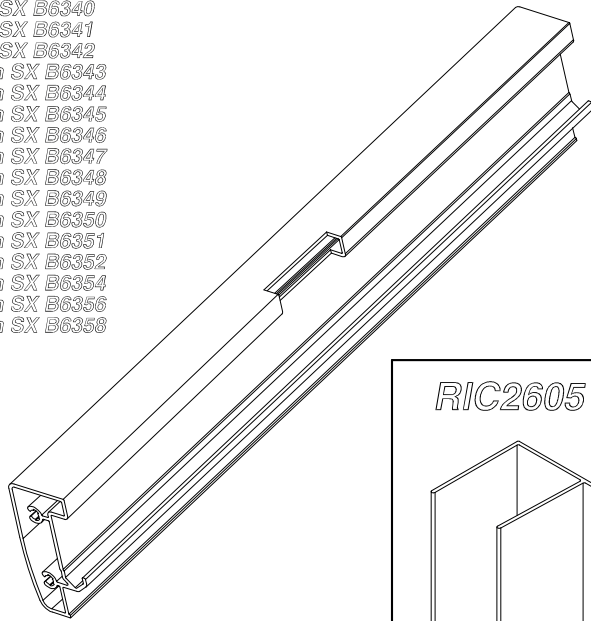

- RIC2640 /SX --> 884mm SX B6340
- RIC2641 /SX --> 923mm SX B6341
- RIC2642 /SX --> 984mm SX B6342
- RIC2643 /SX --> 1023mm SX B6343
- RIC2644 /SX --> 1084mm SX B6344
- RIC2645 /SX --> 1123mm SX B6345
- RIC2646 /SX --> 1184mm SX B6346
- RIC2647 /SX --> 1224mm SX B6347
- RIC2648 /SX --> 1284mm SX B6348
- RIC2649 /SX --> 1324mm SX B6349
- RIC2650 /SX --> 1384mm SX B6350
- RIC2651 /SX --> 1484mm SX B6351
- RIC2652 /SX --> 1524mm SX B6352
- RIC2653 /SX --> 1584mm SX B6354
- RIC2654 /SX --> 1624mm SX B6356
- RIC2655 /SX --> 1684mm SX B6358