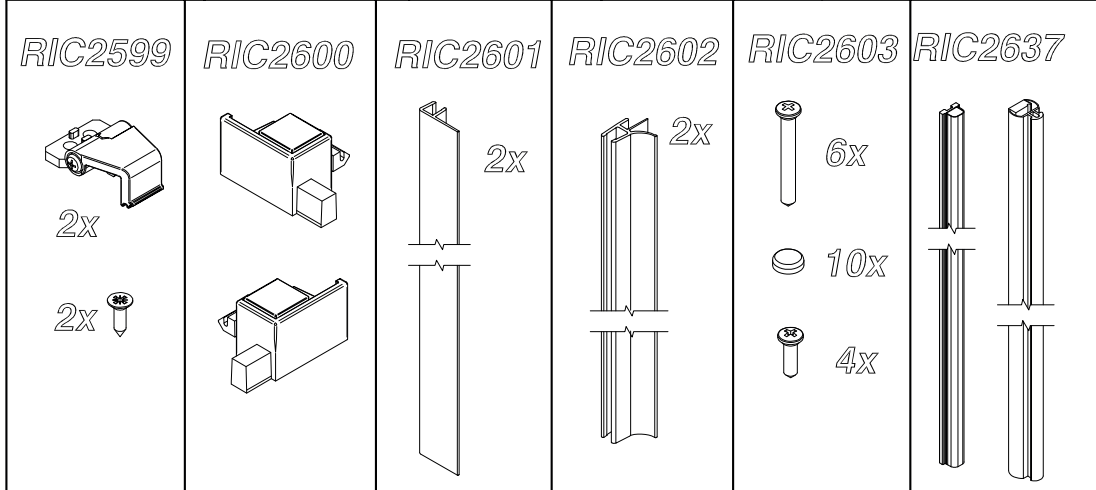

- RIC2640 /SX --> 884mm SX B6340
- RIC2641 /SX --> 923mm SX B6341
- RIC2642 /SX --> 984mm SX B6342
- RIC2643 /SX --> 1023mm SX B6343
- RIC2644 /SX --> 1084mm SX B6344
- RIC2645 /SX --> 1123mm SX B6345
- RIC2646 /SX --> 1184mm SX B6346
- RIC2647 /SX --> 1224mm SX B6347
- RIC2648 /SX --> 1284mm SX B6348
- RIC2649 /SX --> 1324mm SX B6349
- RIC2650 /SX --> 1384mm SX B6350
- RIC2651 /SX --> 1484mm SX B6351
- RIC2652 /SX --> 1524mm SX B6352
- RIC2653 /SX --> 1584mm SX B6354
- RIC2654 /SX --> 1624mm SX B6356
- RIC2655 /SX --> 1684mm SX B6358

- RIC2640 /DX --> 884mm DX B6340
- RIC2641 /DX --> 923mm DX B6341
- RIC2642 /DX --> 984mm DX B6342
- RIC2643 /DX --> 1023mm DX B6343
- RIC2644 /DX --> 1084mm DX B6344
- RIC2645 /DX --> 1123mm DX B6345
- RIC2646 /DX --> 1184mm DX B6346
- RIC2647 /DX --> 1224mm DX B6347
- RIC2648 /DX --> 1284mm DX B6348
- RIC2649 /DX --> 1324mm DX B6349
- RIC2650 /DX --> 1384mm DX B6350
- RIC2651 /DX --> 1484mm DX B6351
- RIC2652 /DX --> 1524mm DX B6352
- RIC2653 /DX --> 1584mm DX B6354
- RIC2654 /DX --> 1624mm DX B6356
- RIC2655 /DX --> 1684mm DX B6358

RIC2605

- RIC2656 --> 440mm B6340
- RIC2633 --> 459mm B6341
- RIC2657 --> 490mm B6342
- RIC2635 --> 509mm B6343
- RIC2658 --> 535mm B6344
- RIC2659 --> 559mm B6345
- RIC2660 --> 590mm B6346-47
- RIC2661 --> 640mm B6348-49
- RIC2662 --> 690mm B6350
- RIC2663 --> 740mm B6351-52
- RIC2664 --> 790mm B6354-56
- RIC2665 --> 840mm B6358