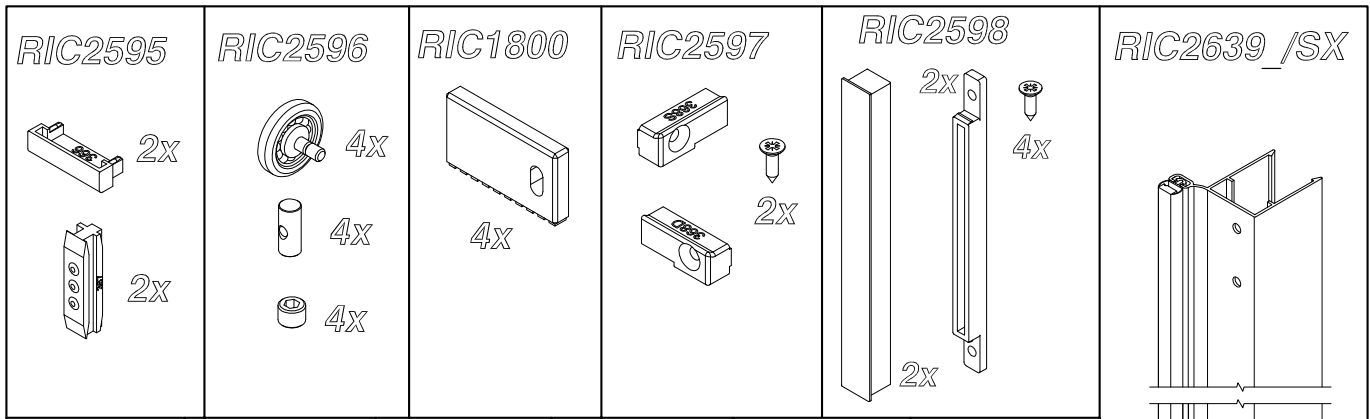

- RIC2640 /SX --> 884mm SX B6340
- RIC2641 /SX --> 923mm SX B6341
- RIC2642 /SX --> 984mm SX B6342
- RIC2643 /SX --> 1023mm SX B6343
- RIC2644 /SX --> 1084mm SX B6344
- RIC2645 /SX --> 1123mm SX B6345
- RIC2646 /SX --> 1184mm SX B6346
- RIC2647 /SX --> 1224mm SX B6347
- RIC2648 /SX --> 1284mm SX B6348
- RIC2649 /SX --> 1324mm SX B6349
- RIC2650 /SX --> 1384mm SX B6350
- RIC2651 /SX --> 1484mm SX B6351
- RIC2652 /SX --> 1524mm SX B6352
- RIC2653 /SX --> 1584mm SX B6354
- RIC2654 /SX --> 1624mm SX B6356
- RIC2655 /SX --> 1684mm SX B6358

- RIC2640 /DX --> 884mm DX B6340
- RIC2641 /DX --> 923mm DX B6341
- RIC2642 /DX --> 984mm DX B6342
- RIC2643 /DX --> 1023mm DX B6343
- RIC2644 /DX --> 1084mm DX B6344
- RIC2645 /DX --> 1123mm DX B6345
- RIC2646 /DX --> 1184mm DX B6346
- RIC2647 /DX --> 1224mm DX B6347
- RIC2648 /DX --> 1284mm DX B6348
- RIC2649 /DX --> 1324mm DX B6349
- RIC2650 /DX --> 1384mm DX B6350
- RIC2651 /DX --> 1484mm DX B6351
- RIC2652 /DX --> 1524mm DX B6352
- RIC2653 /DX --> 1584mm DX B6354
- RIC2654 /DX --> 1624mm DX B6356
- RIC2655 /DX --> 1684mm DX B6358

RIC2605

- RIC2656 --> 440mm B6340
- RIC2633 --> 459mm B6341
- RIC2657 --> 490mm B6342
- RIC2635 --> 509mm B6343
- RIC2658 --> 535mm B6344
- RIC2659 --> 559mm B6345
- RIC2660 --> 590mm B6346-47
- RIC2661 --> 640mm B6348-49
- RIC2662 --> 690mm B6350
- RIC2663 --> 740mm B6351-52
- RIC2664 --> 790mm B6354-56
- RIC2665 --> 840mm B6358